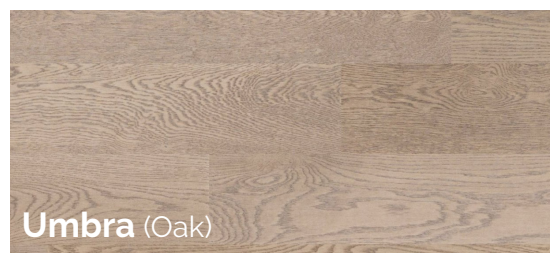

CASA BELLA

ENGINEERED HARDWOOD

FUZION™
beyond expectation

Gothic (Hickory)

Henna (Oak)

Meadows (Oak)

Mink (Hickory)

Natural (Oak)

Umbra (Oak)

Sienna (Oak)

Upbeat urban styling is the main theme running throughout this collection of 5" wide hickory and oak. Easy to live on wire brushed finishes will give your home a casual yet refined look. The huge palette of available colours keeps the collection fresh and on trend.