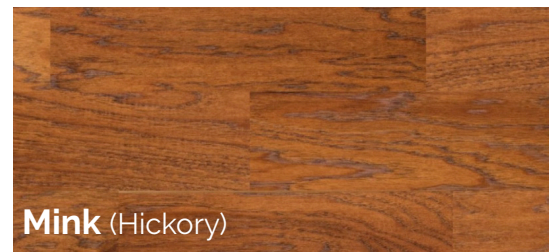

CASA BELLA

ENGINEERED HARDWOOD

FUZION™
beyond expectation

Gothic (Hickory)

Henna (Oak)

Meadows (Oak)

Mink (Hickory)

Natural (Oak)

Umbra (Oak)

Sienna (Oak)

Upbeat urban styling is the main theme running throughout this collection of 5" wide hickory and oak. Easy to live on wire brushed finishes will give your home a casual yet refined look. The huge palette of available colours keeps the collection fresh and on trend.