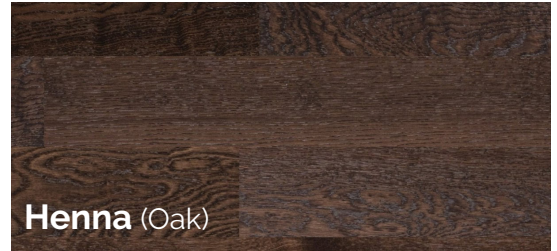

CASA BELLA

ENGINEERED HARDWOOD

FUZION™
beyond expectation

Gothic (Hickory)

Henna (Oak)

Meadows (Oak)

Mink (Hickory)

Natural (Oak)

Umbra (Oak)

Sienna (Oak)

Upbeat urban styling is the main theme running throughout this collection of 5" wide hickory and oak. Easy to live on wire brushed finishes will give your home a casual yet refined look. The huge palette of available colours keeps the collection fresh and on trend.