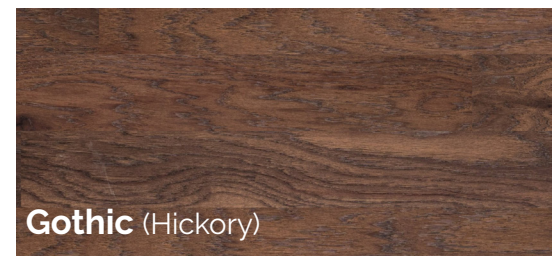

CASA BELLA

ENGINEERED HARDWOOD

FUZION™
beyond expectation

Gothic (Hickory)

Henna (Oak)

Meadows (Oak)

Mink (Hickory)

Natural (Oak)

Umbra (Oak)

Sienna (Oak)

Upbeat urban styling is the main theme running throughout this collection of 5" wide hickory and oak. Easy to live on wire brushed finishes will give your home a casual yet refined look. The huge palette of available colours keeps the collection fresh and on trend.