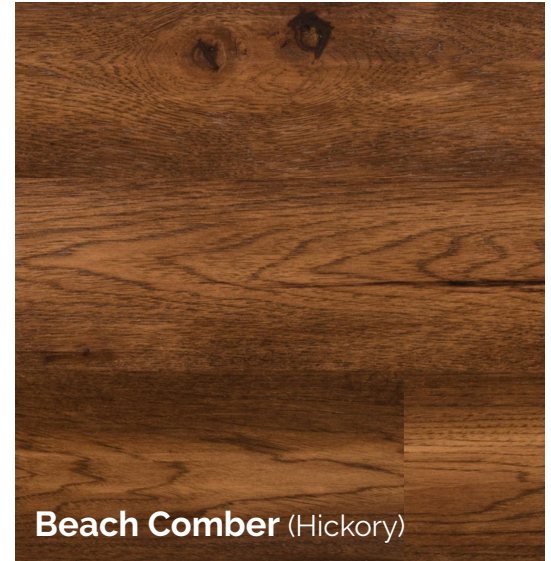

# KITSILANO

## ENGINEERED HARDWOOD

FUZION™  
beyond expectation

**Whiskey Jack** (Birch)

**Beach Comber** (Hickory)

**Cypress Peak** (Hickory)

**Washed Walnut** (Acacia) \*

With the Kitsilano Collection creating a relaxed atmosphere, your home will mirror the feeling of luxury calmness. This collection is excellent for decorating your space to reflect an urban, modern and vibrant lifestyle.