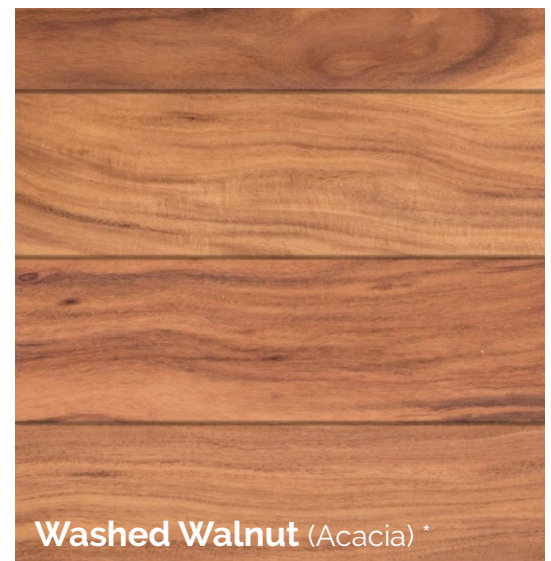

# KITSILANO

## ENGINEERED HARDWOOD

FUZION™  
beyond expectation

**Whiskey Jack** (Birch)

**Beach Comber** (Hickory)

**Cypress Peak** (Hickory)

**Washed Walnut** (Acacia) \*

With the Kitsilano Collection creating a relaxed atmosphere, your home will mirror the feeling of luxury calmness. This collection is excellent for decorating your space to reflect an urban, modern and vibrant lifestyle.