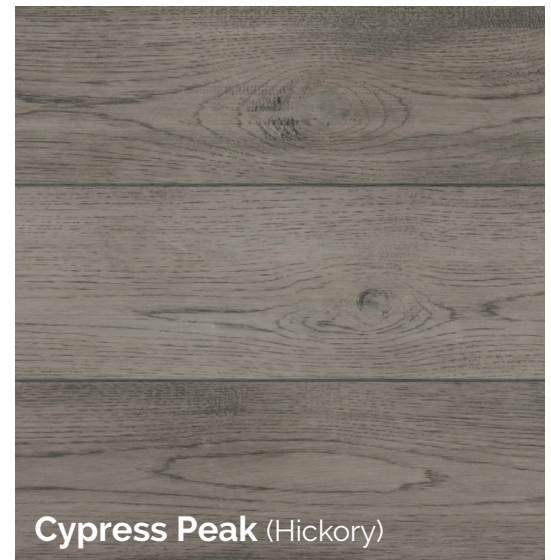

## ENGINEERED HARDWOOD

FUZION™  
beyond expectation

**Whiskey Jack** (Birch)

**Beach Comber** (Hickory)

**Cypress Peak** (Hickory)

**Washed Walnut** (Acacia) \*

With the Kitsilano Collection creating a relaxed atmosphere, your home will mirror the feeling of luxury calmness. This collection is excellent for decorating your space to reflect an urban, modern and vibrant lifestyle.